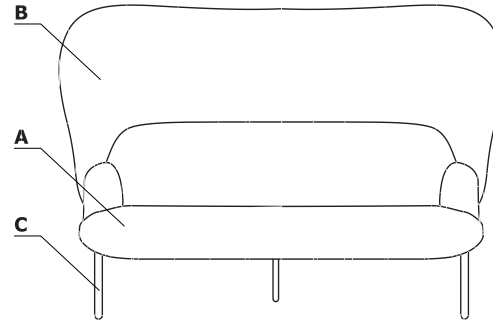

smart interior design

FOR YOUR OFFICE

WWW.SMARTINTERIOR.RO

Seating MESH

v6.2021

Colour combination - Mesh

Material	Colour	MESH														
		A - Seat	B - Shield	C - Base												
Fabric	Runner		✓													
	Medley	✓														
	**Atlantic	✓														
	Vita	✓														
	Charles	✓														
	Go Check	✓														
	Mica	✓														
	Xtreme	III group ✓														
	Synergy	III group ✓														
	***Silvertex	III group ✓														
	Atlas	IV group ✓														
	Field2	IV group ✓														
	Leather	IV group ✓														
	*Customer's own fabric	III group ✓														

Technical specification

- 1 Shield** - mesh (Runner), frame Ø25 mm, upholstered, two fabric layers attached to the frame with zip
 - M - small shield
 - S - medium shield
 - D - large shield
- 2 Seat, backrest, armrests** - moulded foam, density of 55 kg/m³, upholstered
- 3 Base** - 4-legged, metal, powder coated, Ø25 mm, wall thickness 1.5 mm, CNC-bent, legs finished with polypropylene feet, colour: white - white frame; colour: black - other frame colours