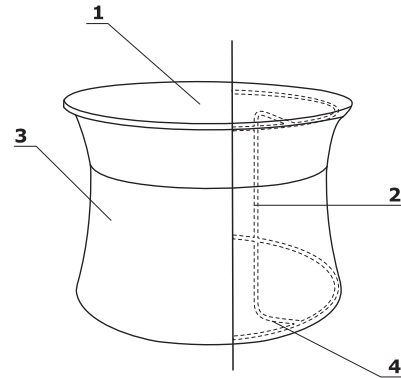

Side table Mesh

- **1 Worktop** - MFC 12 mm
- **2 Frame** - tubular structure mounted on the MFC-base, tube Ø16 mm, wall thickness 2 mm, CNC-bent
- **3 Fabric** - Runner - upper and lower part
- **4 Feet** - adjustment range 10 mm