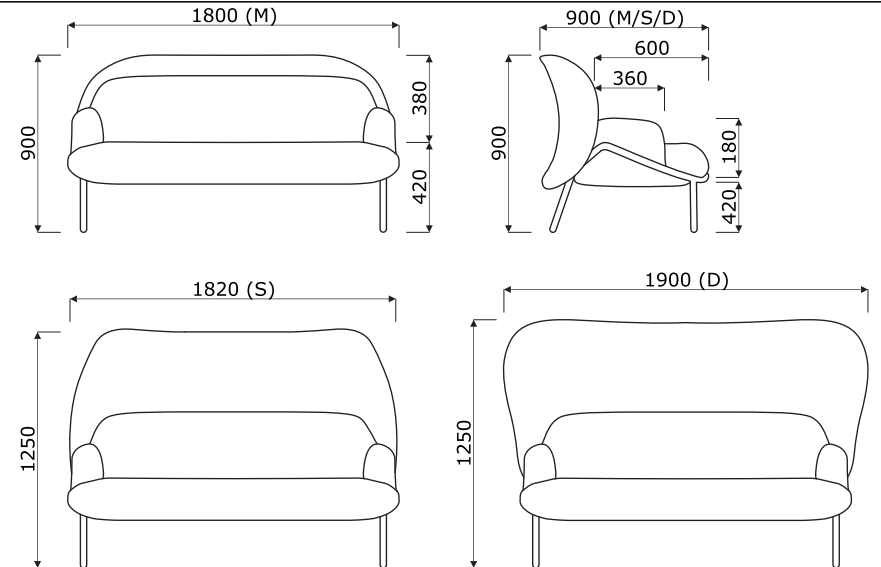

Technical specification

- 1 Shield** - mesh (Runner), frame Ø25 mm, upholstered, two fabric layers attached to the frame with zip
 - M - small shield
 - S - medium shield
 - D - large shield
- 2 Seat, backrest, armrests** - moulded foam, density of 55 kg/m³, upholstered
- 3 Base** - 4-legged, metal, powder coated, Ø25 mm, wall thickness 1.5 mm, CNC-bent, legs finished with polypropylene feet, colour: white - white frame; colour: black - other frame colours

- max. load 120 kg

Armchair - dimensions (mm)

Sofa - dimensions (mm)

	Symbol	II	III	IV	kg m3 pcs	Additional information
		Medley, **Atlantic, Vita, Mica, Go Check, Charles, *customer's own fabric	Xtreme, Synergy, ***Silvertex, *customer's own fabric	Atlas, Field2, Leather		
Price RON with TVA						
	MF1M	5122,-	5616,-	5954,-	25 0,744 1	
	MF1S	5460,-	5954,-	6292,-	26 1,103 1	
	MF1D	5642,-	6136,-	6474,-	27 1,261 1	
	MS1M	8580,-	9464,-	10088,-	42 1,625 1	
	MS1S	9074,-	9958,-	10582,-	45 2,255 1	
	MS1D	9360,-	10244,-	10868,-	48 2,352 1	