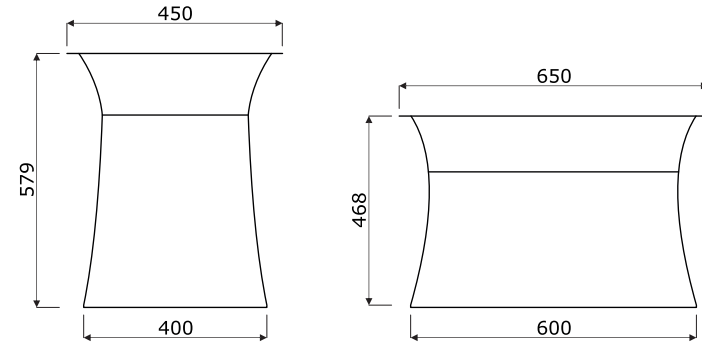

Dimensions (mm)

Metal

 M010 - light grey semi-matt RAL 7044	 M011 - dark grey semi-matt RAL 7042	 M012 - dark green semi-matt RAL 6012	 M013 - burgundy semi-matt RAL 3007	 M014 - red semi-matt RAL 3016	 M016 - pearl white semi-matt RAL 1013	 26 - aluminum satinato	 M027 - blue semi-matte RAL5003
 M028 - brick red semi-matte RAL0404040	 M029 - yellow semi-matte RAL 0807060	 M030 - beige semi-matte RAL 0608005	 M115 - black semi-matt RAL 9005	 17 - chrom	 Stainless steel INOX