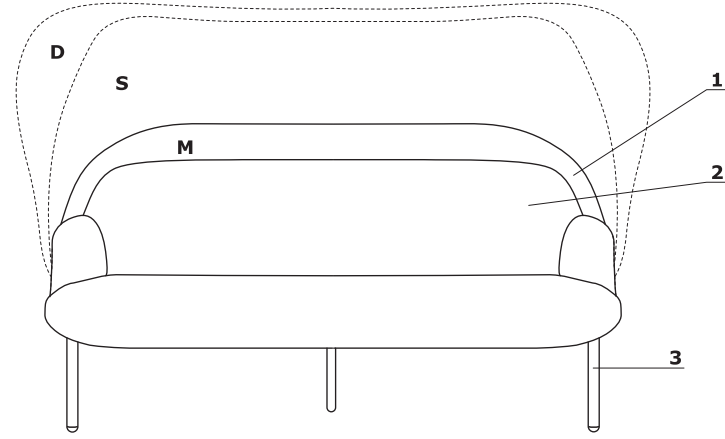

** There is a possibility of ordering the product in full colour spectrum of Atlantic range, as per Gabriel's pattern book, within 8 weeks

Mesh

smart interior design

Material	Colour	MESH														
		A - Seat	B - Shield	C - Base												
Metal	M010 - light grey semi-matt RAL 7044			✓												
	M011 - dark grey semi-matt RAL 7042			✓												
	M012 - dark green semi-matt RAL 6012			✓												
	M013 - burgundy semi-matt RAL 3007			✓												
	M014 - red semi-matt RAL 3016			✓												
	M016 - pearl white semi-matt RAL 1013			✓												
	M026 - olive semi-matte RAL6013			✓												
	M027 - blue semi-matte RAL5003			✓												
	M028 - brick red semi-matte RAL0404040			✓												
	M029 - yellow semi-matte RAL 0807060			✓												
	M030 - beige semi-matte RAL 0608005			✓												
	M115 - black semi-matt RAL 9005			✓												

Technical specification

- 1 Shield** - mesh (Runner), frame Ø25 mm, upholstered, two fabric layers attached to the frame with zip
 - M - small shield
 - S - medium shield
 - D - large shield
- 2 Seat, backrest, armrests** - moulded foam, density of 55 kg/m³, upholstered
- 3 Base** - 4-legged, metal, powder coated, Ø25 mm, wall thickness 1.5 mm, CNC-bent, legs finished with polypropylene feet, colour: white - white frame; colour: black - other frame colours