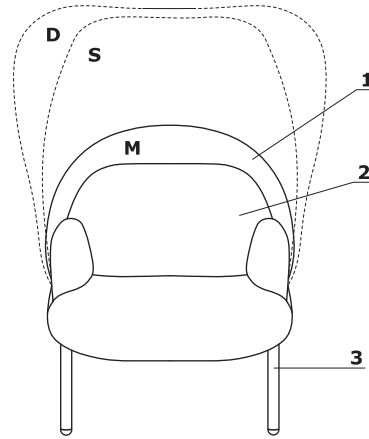

Technical specification

- 1 Shield** - mesh (Runner), frame Ø25 mm, upholstered, two fabric layers attached to the frame with zip
 - M - small shield
 - S - medium shield
 - D - large shield
- 2 Seat, backrest, armrests** - moulded foam, density of 55 kg/m³, upholstered
- 3 Base** - 4-legged, metal, powder coated, Ø25 mm, wall thickness 1.5 mm, CNC-bent, legs finished with polypropylene feet, colour: white - white frame; colour: black - other frame colours