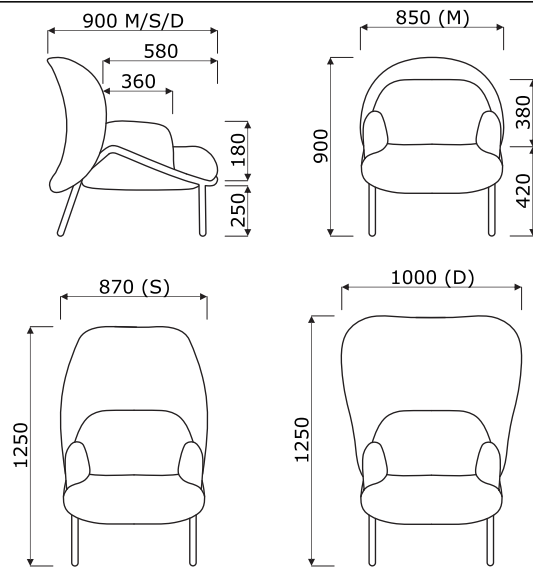

Armchair - dimensions (mm)