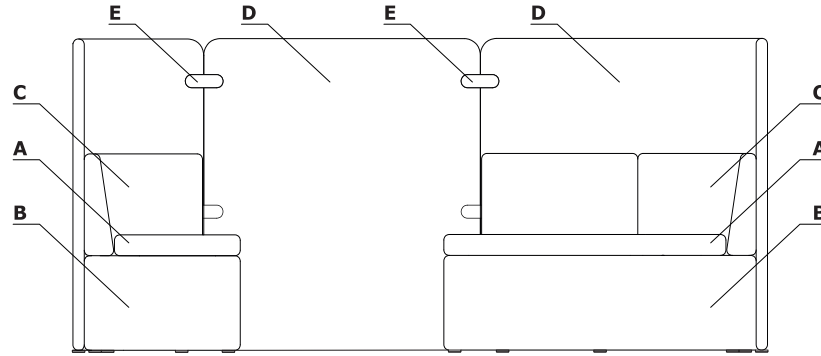

Colour combination - Kaiva

Material	Colour	KAIVA																
		A - Seat	B - Pillow	C - Back	D - Screen	E - Connecting element												
Fabric	Medley	✓	✓	✓	✓													
	**Atlantic	✓	✓	✓	✓													
	Vita	✓	✓	✓	✓													
	Charles	✓	✓	✓	✓													
	Go Check	✓	✓	✓	✓													
	Mica	✓	✓	✓	✓													
	Xtreme	III group ✓	III group ✓	III group ✓	III group ✓													
	Synergy	III group ✓	III group ✓	III group ✓	III group ✓													
	***Silvertex	III group ✓	III group ✓	III group ✓	III group ✓													
	Atlas	IV group ✓	IV group ✓	IV group ✓	IV group ✓													
	Field2	IV group ✓	IV group ✓	IV group ✓	IV group ✓													
	Leather	IV group ✓	IV group ✓	IV group ✓	IV group ✓													
	*Customer's own fabric	III group ✓	III group ✓	III group ✓	III group ✓													
		Metal - M154 - anthracite semi-mat					✓											

* Employing the customer's fabric requires running upholstery tests in order to check the possibility of realisation.
** There is a possibility of ordering the product in full colour spectrum of Atlantic range, as per Gabriel's pattern book, within 8 weeks

*** There is a possibility of ordering the product in full colour spectrum of Silvertex range, as per Spradling's pattern book, within 15 working days.