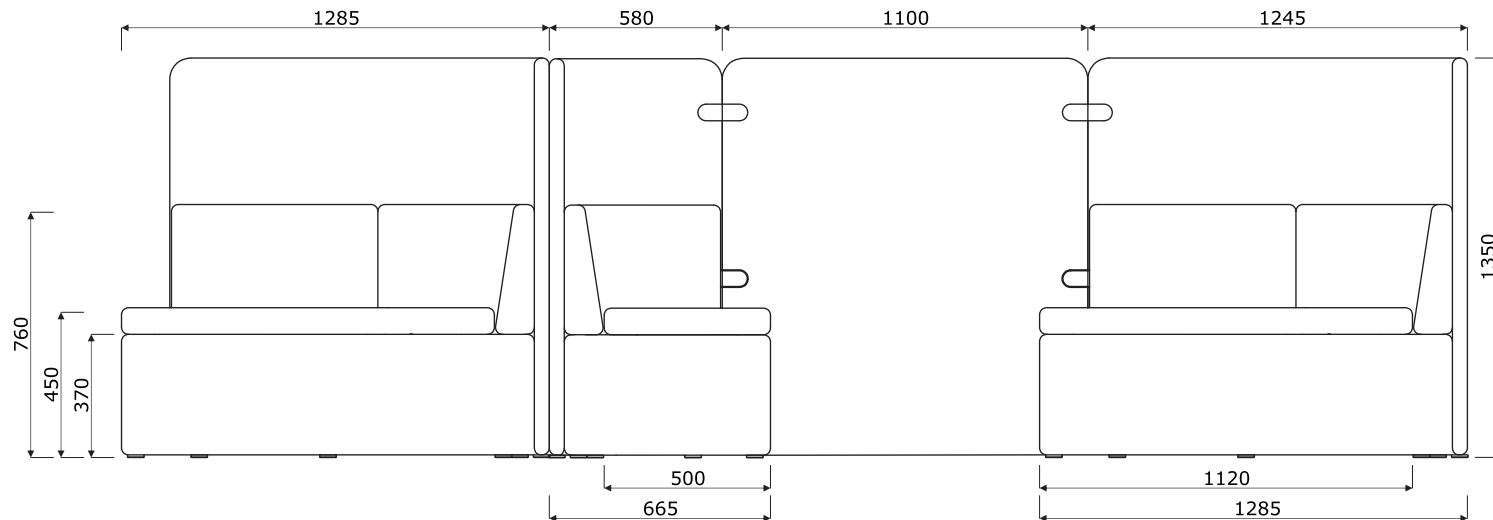

Dimensions (mm)