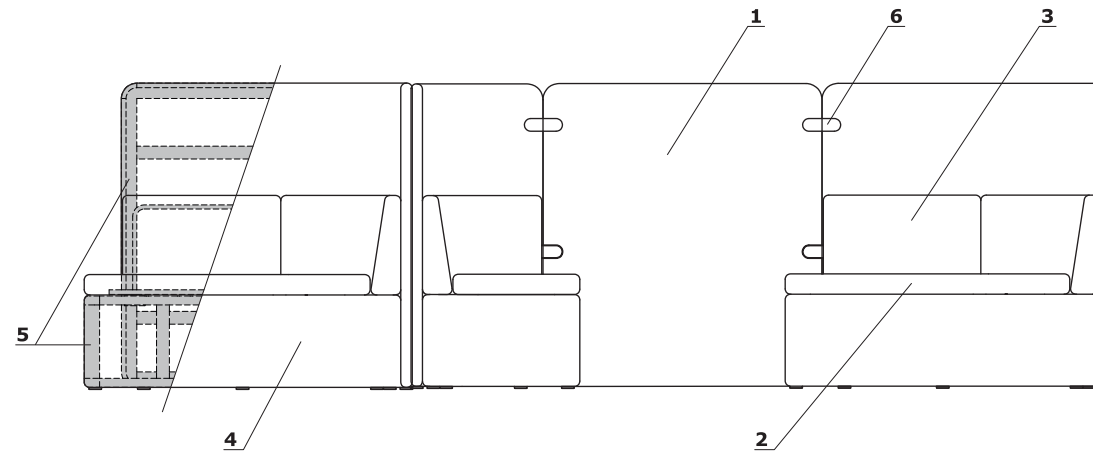

\*\*\* There is a possibility of ordering the product in full colour spectrum of Silvertex range, as per Spradling's pattern book, within 15 working days.

**Technical specification**

- 1 **Screen** - wooden frame, upholstered
- 2 **Seat** - cut foam, density of 55 kg/m<sup>3</sup>, upholstered
- 3 **Backrest** - plywood covered with foam, density of 55 kg/m<sup>3</sup>, upholstered
- 4 **Base** - cube, wooden frame, upholstered
- 5 **Wooden frame**
- 6 **Connecting element** - powder coated steel ,included, 4 pcs/ screen