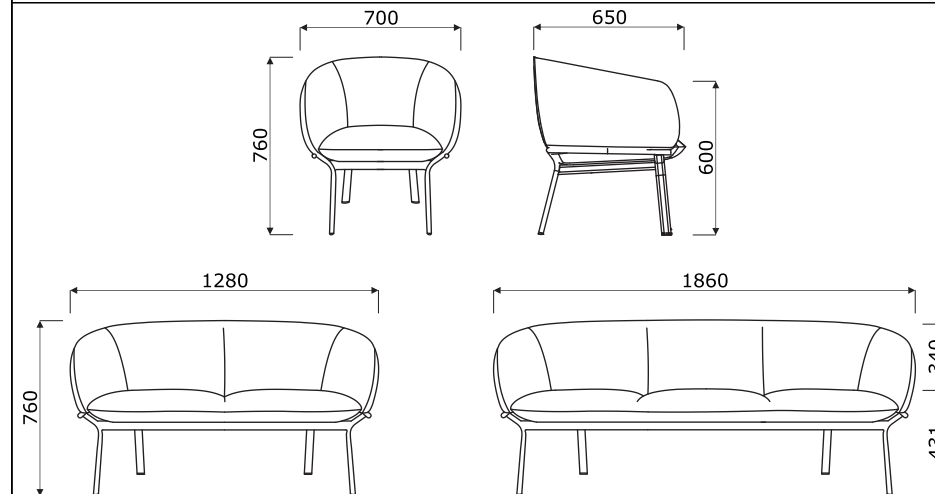

\*\* There is a possibility of ordering the product in full colour spectrum of Atlantic range, as per Gabriel's pattern book, within 8 weeks

Material	Colour	GR01, GR02, GR03		GR01S, GR02S		GRP4, GRP4K, GRP5										
		A - Seat	B - Base	C - Top	D - Base	E - Seat	F - Base									
Metal	M010 - light grey semi-matt RAL 7044		✓		✓		✓									
	M011 - dark grey semi-matt RAL 7042		✓		✓		✓									
	M012 - dark green semi-matt RAL 6012		✓		✓		✓									
	M013 - burgundy semi-matt RAL 3007		✓		✓		✓									
	M014 - red semi-matt RAL 3016		✓		✓		✓									
	M016 - pearl white semi-matt RAL 1013		✓		✓		✓									
	M026 - olive semi-matte RAL6013		✓		✓		✓									
	M027 - blue semi-matte RAL5003		✓		✓		✓									
	M028 - brick red semi-matte RAL0404040		✓		✓		✓									
	M029 - yellow semi-matte RAL 0807060		✓		✓		✓									
	M030 - beige semi-matte RAL 0608005		✓		✓		✓									
	M115 - black semi-matt RAL 9005		✓		✓		✓									

**Technical specification**

- 1 **Seat, backrest** - moulded foam, density of 65 kg/m<sup>3</sup>, upholstered
- 2 **Base** - oval-shaped profile 40 × 20 × 2 mm, tube Ø22 mm, wall thickness 2 mm, CNC-bent, powder coated
- 3 **Legs** - finished with material feet, colour: black

- max. load 120 kg

**Dimensions (mm)****Technical specification - tables**

- 1 **Top** - MDF 19mm, natural veneer
- 2 **Frame** - oval-shaped profile 40 × 20 × 2 mm, tube Ø22 mm, wall thickness 2 mm, CNC-bent, powder coated

**Dimensions (mm)**