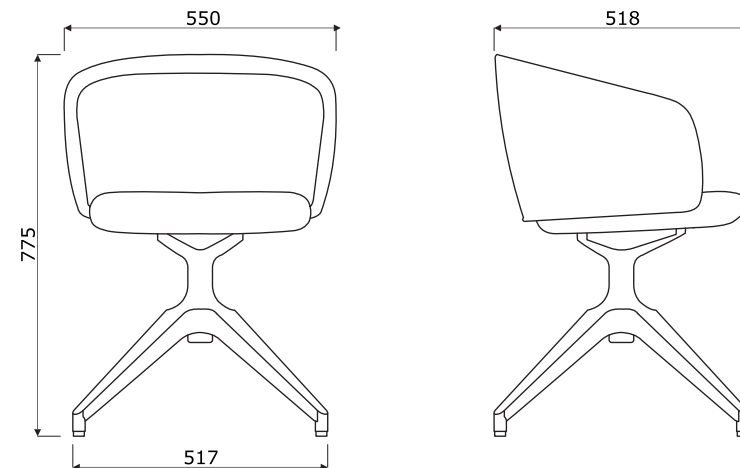

Chairs - bases

Seat, backrest - moulded foam (seat - density of 58 kg/m³, backrest - density of 60 kg/m³), upholstered

Base GRP4:

- 4 - star, aluminum, powder coated
- swivel seat - 360°
- aluminium cast
- legs finished with polypropylene feet

Base GRP4K:

- 4 - star, aluminum, powder coated
- swivel seat - 360°
- aluminium cast
- castors for soft floors
- OPTION WITH EXTRA CHARGE - castors for hard floors

Base GRP5:

- 4 - legged, metal, powder coated
- legs made of tube Ø18 mm
- legs finished with polypropylene feet

Base GRP6:

- 4 - legged, metal frame filled with foam, upholstered
- front legs Ø16mm diameter, rear legs Ø18mm diameter
- legs finished with polypropylene feet

Dimensions (mm)