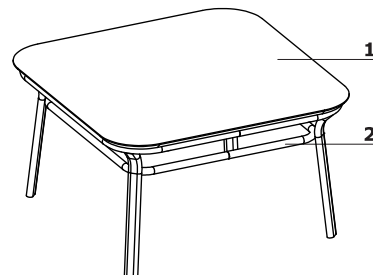

Technical specification - tables

1. 1 **Top** - MDF 19mm, natural veneer
2. 2 **Frame** - oval-shaped profile 40 × 20 × 2 mm, tube Ø22 mm, wall thickness 2 mm, CNC-bent, powder coated