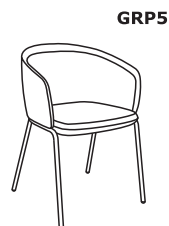

## Chairs - bases

**Seat, backrest** - moulded foam (seat - density of 58 kg/m<sup>3</sup>, backrest - density of 60 kg/m<sup>3</sup>), upholstered

**Base GRP4:**

- 4 - star, aluminum, powder coated
- swivel seat - 360°
- aluminium cast
- legs finished with polypropylene feet

**Base GRP4K:**

- 4 - star, aluminum, powder coated
- swivel seat - 360°
- aluminium cast
- castors for soft floors
- OPTION WITH EXTRA CHARGE - castors for hard floors

**Base GRP5:**

- 4 - legged, metal, powder coated
- legs made of tube Ø18 mm
- legs finished with polypropylene feet

**Base GRP6:**

- 4 - legged, metal frame filled with foam, upholstered
- front legs Ø16mm diameter, rear legs Ø18mm diameter
- legs finished with polypropylene feet