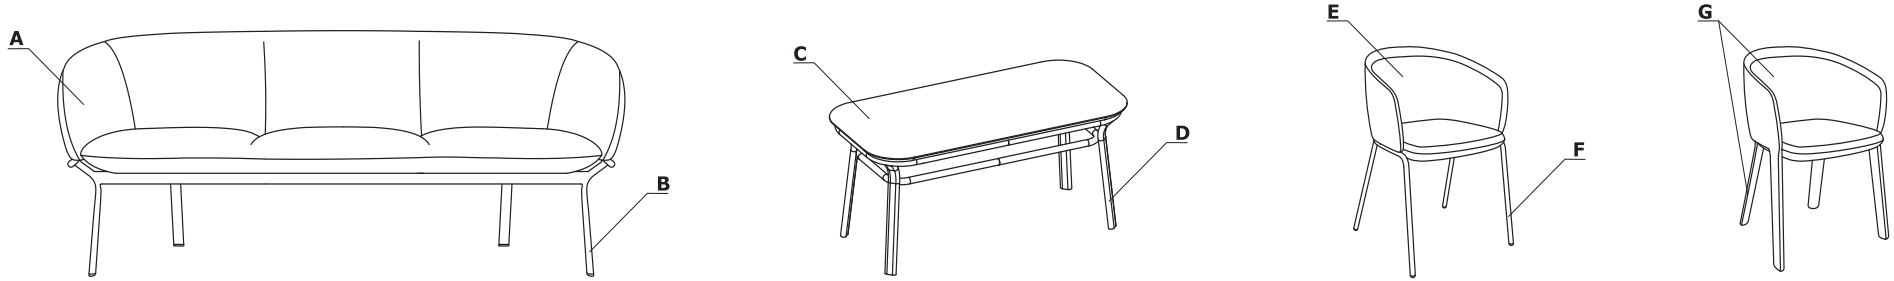

**smart interior design**

FOR YOUR OFFICE

WWW.SMARTINTERIOR.RO

**Seating GRACE**

v6.2021

Colour combination - Grace

Material	Colour	GR01, GR02, GR03		GR01S, GR02S		GRP4, GRP4K, GRP5		GRP6							
		A - Seat	B - Base	C - Top	D - Base	E - Seat	F - Base	G - Seat, base							
Fabric	Medley	✓				✓		✓							
	**Atlantic	✓				✓		✓							
	Vita	✓				✓		✓							
	Charles	✓				✓		✓							
	Go Check	✓				✓		✓							
	Mica	✓				✓		✓							
	Xtreme	III group					III group		III group						
	Synergy	III group					III group		III group						
	***Silvertex	III group					III group		III group						
	Atlas	IV group					IV group		IV group						
	Field2	IV group					IV group		IV group						
	Leather	IV group					IV group		IV group						
	*Customer's own fabric	III group					III group		III group						
	Veneer	M023 - Pearl white			✓										
M020 - Burgundy				✓											
M022 - Black				✓											
M025 - Light ash				✓											

**Technical specification**

- 1 **Seat, backrest** - moulded foam, density of 65 kg/m<sup>3</sup>, upholstered
- 2 **Base** - oval-shaped profile 40 × 20 × 2 mm, tube Ø22 mm, wall thickness 2 mm, CNC-bent, powder coated
- 3 **Legs** - finished with material feet, colour: black