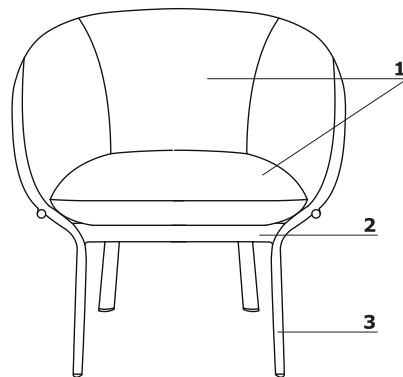

**Technical specification**

- 1 **Seat, backrest** - moulded foam, density of 65 kg/m<sup>3</sup>, upholstered
- 2 **Base** - oval-shaped profile 40 × 20 × 2 mm, tube Ø22 mm, wall thickness 2 mm, CNC-bent, powder coated
- 3 **Legs** - finished with material feet, colour: black

- max. load 120 kg

**Dimensions (mm)****Technical specification - tables**

- 1 **Top** - MDF 19mm, natural veneer
- 2 **Frame** - oval-shaped profile 40 × 20 × 2 mm, tube Ø22 mm, wall thickness 2 mm, CNC-bent, powder coated