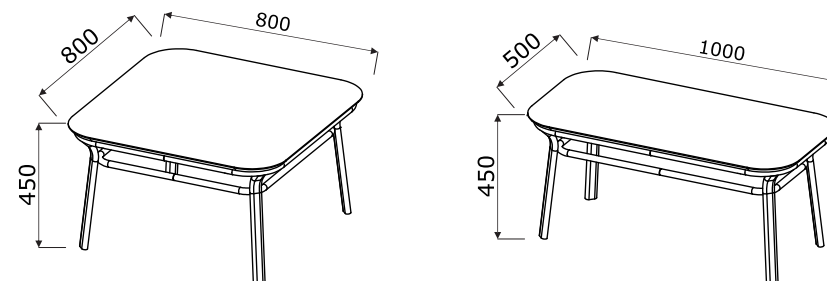

**Technical specification**

- 1 **Seat, backrest** - moulded foam, density of 65 kg/m<sup>3</sup>, upholstered
- 2 **Base** - oval-shaped profile 40 × 20 × 2 mm, tube Ø22 mm, wall thickness 2 mm, CNC-bent, powder coated
- 3 **Legs** - finished with material feet, colour: black

- max. load 120 kg

**Dimensions (mm)****Technical specification - tables**

- 1 **Top** - MDF 19mm, natural veneer
- 2 **Frame** - oval-shaped profile 40 × 20 × 2 mm, tube Ø22 mm, wall thickness 2 mm, CNC-bent, powder coated

**Dimensions (mm)**