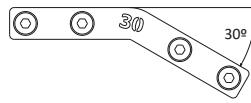

Curtain accessory

A 13

A15

A18

Formo rail connector A13	Formo rail connector A15	Formo rail connector A18
FORMO CURTAIN ACCESSORY RAIL CONNECTOR A13	FORMO CURTAIN ACCESSORY RAIL CONNECTOR A15	FORMO CURTAIN ACCESSORY RAIL CONNECTOR A18
▪ For connection at 167° angle	▪ For connection at 165° angle	▪ For connection at 162° angle
Basic price (RON with TVA)		
50	50	50

A22

A30

A90

Formo rail connector A22	Formo rail connector A30	Formo rail connector A90
FORMO CURTAIN ACCESSORY RAIL CONNECTOR A22	FORMO CURTAIN ACCESSORY RAIL CONNECTOR A30	FORMO CURTAIN ACCESSORY RAIL CONNECTOR A90
▪ For connection at 158° angle	▪ For connection at 150° angle	▪ For connection at 90° angle
Basic price (RON with TVA)		
50	50	50

Formo rail connector I-con	Formo rail connector T-con	Formo rail connector X-con
FORMO CURTAIN ACCESSORY RAIL CONNECTOR I-CON	FORMO CURTAIN ACCESSORY RAIL CONNECTOR T-CON	FORMO CURTAIN ACCESSORY RAIL CONNECTOR X-CON
▪ For linear connection (180°)	▪ For T-connection	▪ For X-connection
Basic price (RON with TVA)		
50	50	50

Sample order	FORMO CURTAIN ACCESSORY RAIL CONNECTOR A13
	FORMO CURTAIN ACCESSORY RAIL CONNECTOR T-CON