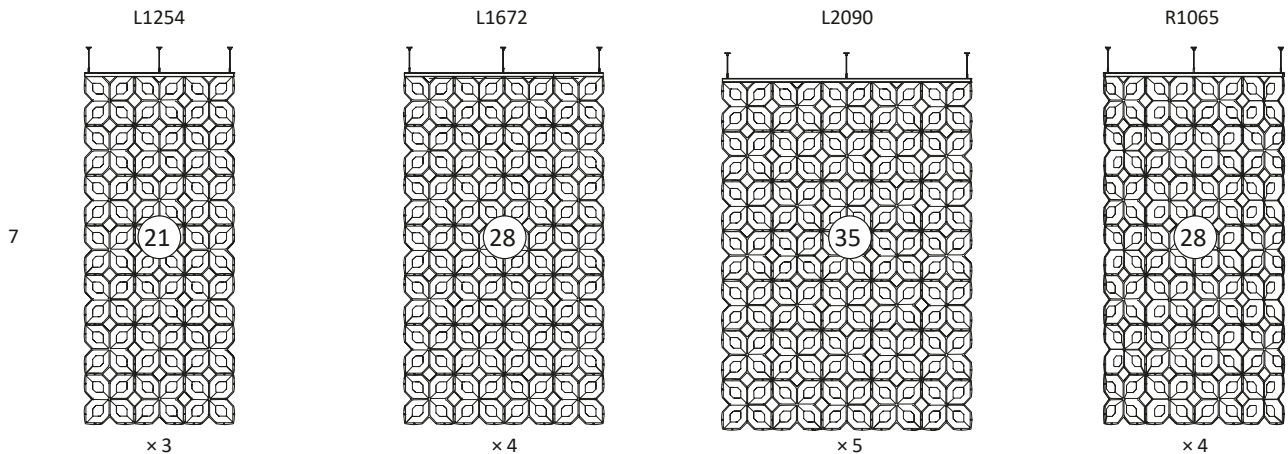

Rail types:

- straight, length 1254 mm, max 3 modules width (L1254),
- straight, length 1672 mm, max 4 modules width (L1672),
- straight, length 2090 mm, max 5 modules width (L2090),
- ¼ circle, length 1672 mm, radius 1065 mm, max 4 modules width (R1065).

Maximum curtain modules quantity per single rail in particular length:

Curtain modules

Curtain module dimensions: height 430 mm, width 430 mm, thickness 3 mm, total depth 48 mm.

Ø 6 mm holes at the module edges, prepared for linking modules with connectors, included in set, 8 pieces per module. Available in black or white colour, defined for whole set.

- straight, length 418 mm, max 1 module width (L418),
- straight, length 1254 mm, max 3 modules width (L1254),
- straight, length 1672 mm, max 4 modules width (L1672),
- straight, length 2090 mm, max 5 modules width (L2090),
- ¼ circle, length 1672 mm, radius 1065 mm, max 4 modules width (R1065).