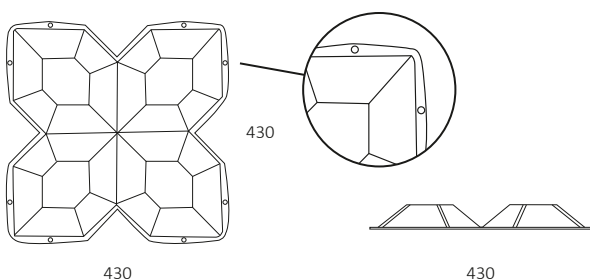

Technical description

2. Formo curtain

Formo curtains are decorative elements, functioning as informal space dividers.

Curtain module finish options:

- thermoformed felt,
- thermoformed felt laminated with Hush fabric.

Formo curtain can be ordered as:

- complete curtain set, including all necessary components – Formo Curtain I – set,
- separate components (rail, curtain modules in defined sets, rail connectors).

2.1. Formo curtain I – set

Set includes following components:

- 1 aluminium rail powder-coated in white colour, with steel suspension lines,
- ceiling connectors (for ceiling slabs and suspended ceilings),
- curtain modules with connectors, in defined quantity and finish.

Rail types:

- straight, length 1254 mm, max 3 modules width (L1254),
- straight, length 1672 mm, max 4 modules width (L1672),
- straight, length 2090 mm, max 5 modules width (L2090),
- ¼ circle, length 1672 mm, radius 1065 mm, max 4 modules width (R1065).

Maximum curtain modules quantity per single rail in particular length:

Curtain modules

Curtain module dimensions: height 430 mm, width 430 mm, thickness 3 mm, total depth 48 mm.

Ø 6 mm holes at the module edges, prepared for linking modules with connectors, included in set, 8 pieces per module. Available in black or white colour, defined for whole set.

Curtain modules are to be joined alternately,

the neighboring panels must be connected by concave side. It is recommended to use maximum five modules vertically in curtain arrangements.