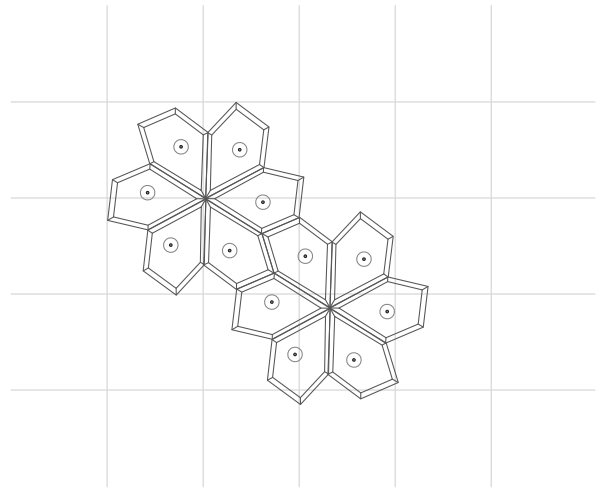

Technical description

Formo is a line of light, felt decorative products with acoustic properties.

1. Formo wall panel

1.1. Wall panels versions:

- Formo I – panels with irregular pentagon shape, dimensions: 518 × 361 mm, thickness 43 mm,
- Formo II – square panels with 3D pattern, dimensions: 450 × 450 mm, thickness 60 mm,
- Formo III – panel with diamond shape, dimensions: 398 × 675 mm, thickness 43 mm.

Finish options:

- thermoformed felt,
- thermoformed felt covered with dedicated fabrics: Synergy (Formo I and III), Hush.

Panels are assembled to the wall with dedicated bracket, consisting of two parts: one permanently fixed to panel, the other to be fixed to the wall (screws are not included in fixing kit due to panel-wall assembly requirements). Both bracket parts are joined with velcro-tape fixing.

1.2. Sample arrangements

FORMO I