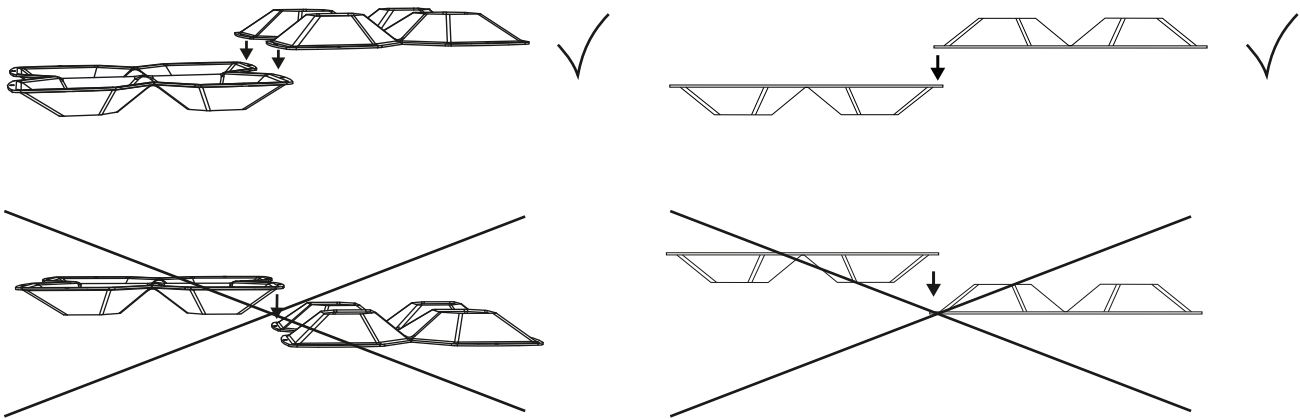

Rail types:

- straight, length 1254 mm, max 3 modules width (L1254),
- straight, length 1672 mm, max 4 modules width (L1672),
- straight, length 2090 mm, max 5 modules width (L2090),
- ¼ circle, length 1672 mm, radius 1065 mm, max 4 modules width (R1065).

Maximum curtain modules quantity per single rail in particular length:

Curtain modules

Curtain module dimensions: height 430 mm, width 430 mm, thickness 3 mm, total depth 48 mm.

Ø 6 mm holes at the module edges, prepared for linking modules with connectors, included in set, 8 pieces per module. Available in black or white colour, defined for whole set.

Curtain modules are to be joined alternately,

the neighboring panels must be connected by concave side. It is recommended to use maximum five modules vertically in curtain arrangements.

Finish options:

- thermoformed felt,
 - thermoformed felt covered with Hush fabric
- It is possible to order curtain modules in one up to four different finishes within one curtain set. Maximum number of modules colour combinations per curtain set is four. For each selected colour within one curtain set, number of single modules has to be defined (minimum order of modules in one colour – three pieces).