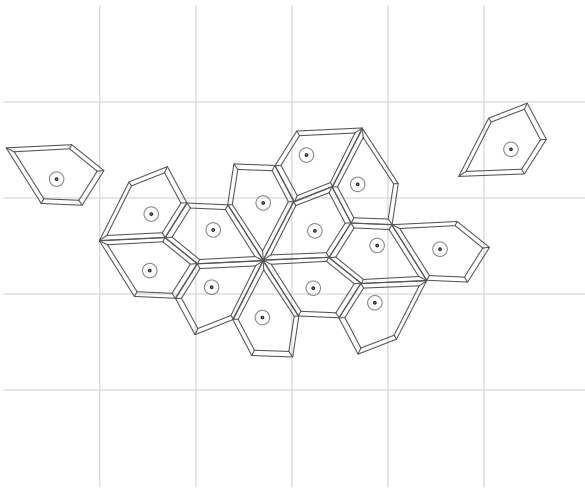

Technical description

Formo is a line of light, felt decorative products with acoustic properties.

1. Formo wall panel

1.1. Wall panels versions:

- Formo I – panels with irregular pentagon shape, dimensions: 518 × 361 mm, thickness 43 mm,
- Formo II – square panels with 3D pattern, dimensions: 450 × 450 mm, thickness 60 mm,
- Formo III – panel with diamond shape, dimensions: 398 × 675 mm, thickness 43 mm.

Finish options:

- thermoformed felt,
- thermoformed felt covered with dedicated fabrics: Synergy (Formo I and III), Hush.

Panels are assembled to the wall with dedicated bracket, consisting of two parts: one permanently fixed to panel, the other to be fixed to the wall (screws are not included in fixing kit due to panel-wall assembly requirements). Both bracket parts are joined with velcro-tape fixing.

1.2. Sample arrangements

FORMO I