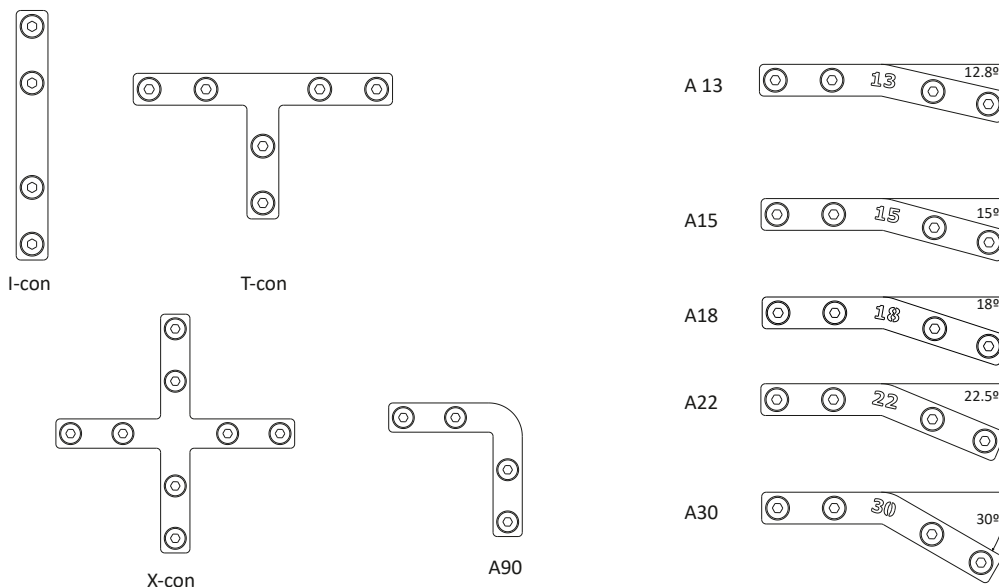

Maximum curtain modules quantity per single rail in particular length:

Curtain modules

Curtain module dimensions: height 430 mm, width 430 mm, thickness 3 mm, total depth 48 mm.

Ø 6 mm holes at the module edges, prepared for linking modules with connectors, included in set, 8 pieces per module. Available in black or white colour, defined for whole set.

- straight, length 418 mm, max 1 module width (L418),
- straight, length 1254 mm, max 3 modules width (L1254),
- straight, length 1672 mm, max 4 modules width (L1672),
- straight, length 2090 mm, max 5 modules width (L2090),
- ¼ circle, length 1672 mm, radius 1065 mm, max 4 modules width (R1065).

Rail L418 can not be used independently – always as a part of arrangement, by connecting with another rails, using rail connectors.

Rails L1254, L1672, L2090 and R1065 can be

used for creating single curtain as well as connecting into curtain arrangements.

Note: in case of linking two or more rails in angled arrangement (except for I-con used for linear connection), external curtain modules from neighbouring curtains are not linked by module connectors.