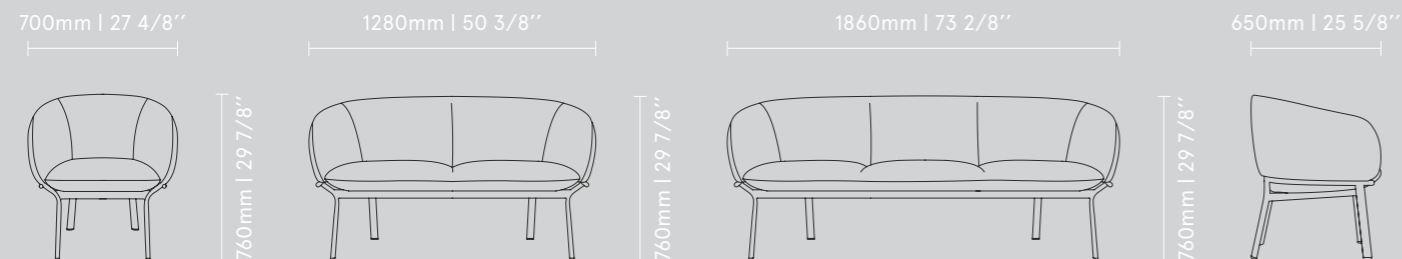

Grace

Combining a distinct seat lines and a minimalist frame style, Grace gains a sculptural character – appealing from all sides, it can be placed both in the lobby centre or against the wall.

Thanks to its design it blends perfectly into every space becoming a must-have for every leisure area.

Crafted not only for visual appeal, thoughtfully chosen seat materials ensure high using comfort. Made using molded foam technology allowing for absolute precision, the form of its seat features an ideal shape and unique softness. Upholstered with wool, fabric or eco-friendly leather, it fits perfectly its metal frame that harmonizes all units of the line.